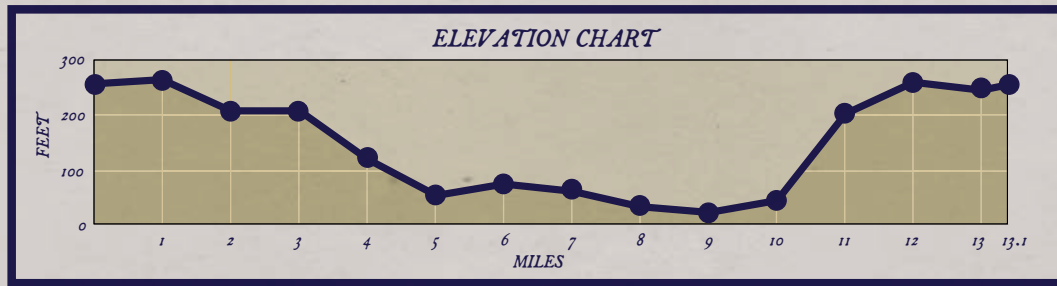

MARINE CORPS HISTORIC HALF

LEGEND

- COURSE
- MILE MARKER
- FOOD STATION
- AID STATION
- WATER POINT