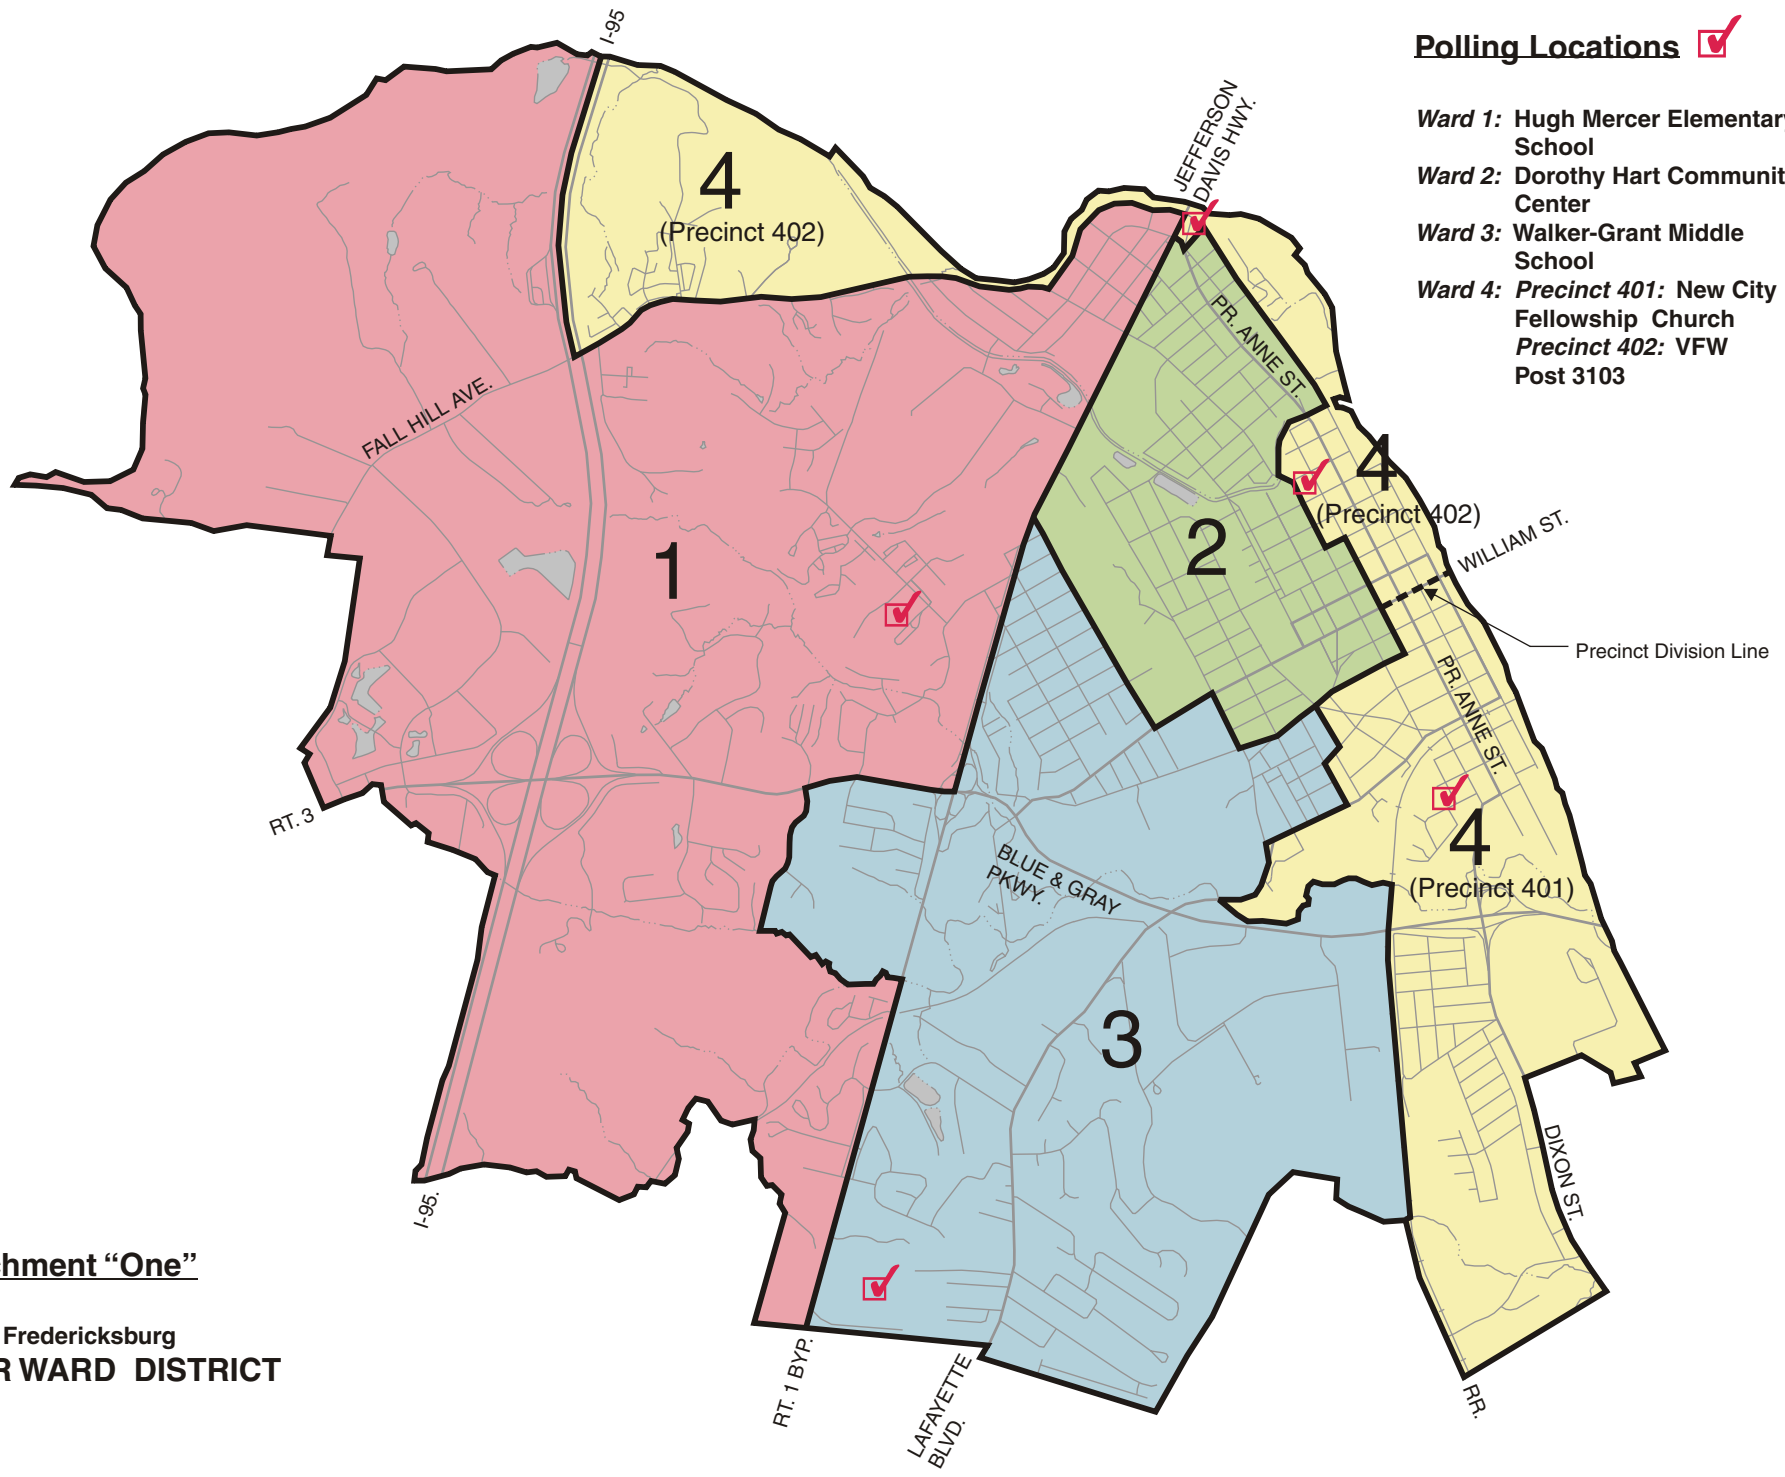

Polling Locations ✓

- Ward 1:** Hugh Mercer Elementary School
- Ward 2:** Dorothy Hart Community Center
- Ward 3:** Walker-Grant Middle School
- Ward 4:** Precinct 401: New City Fellowship Church
Precinct 402: VFW Post 3103

Attachment "One"

City of Fredericksburg
FOUR WARD DISTRICT