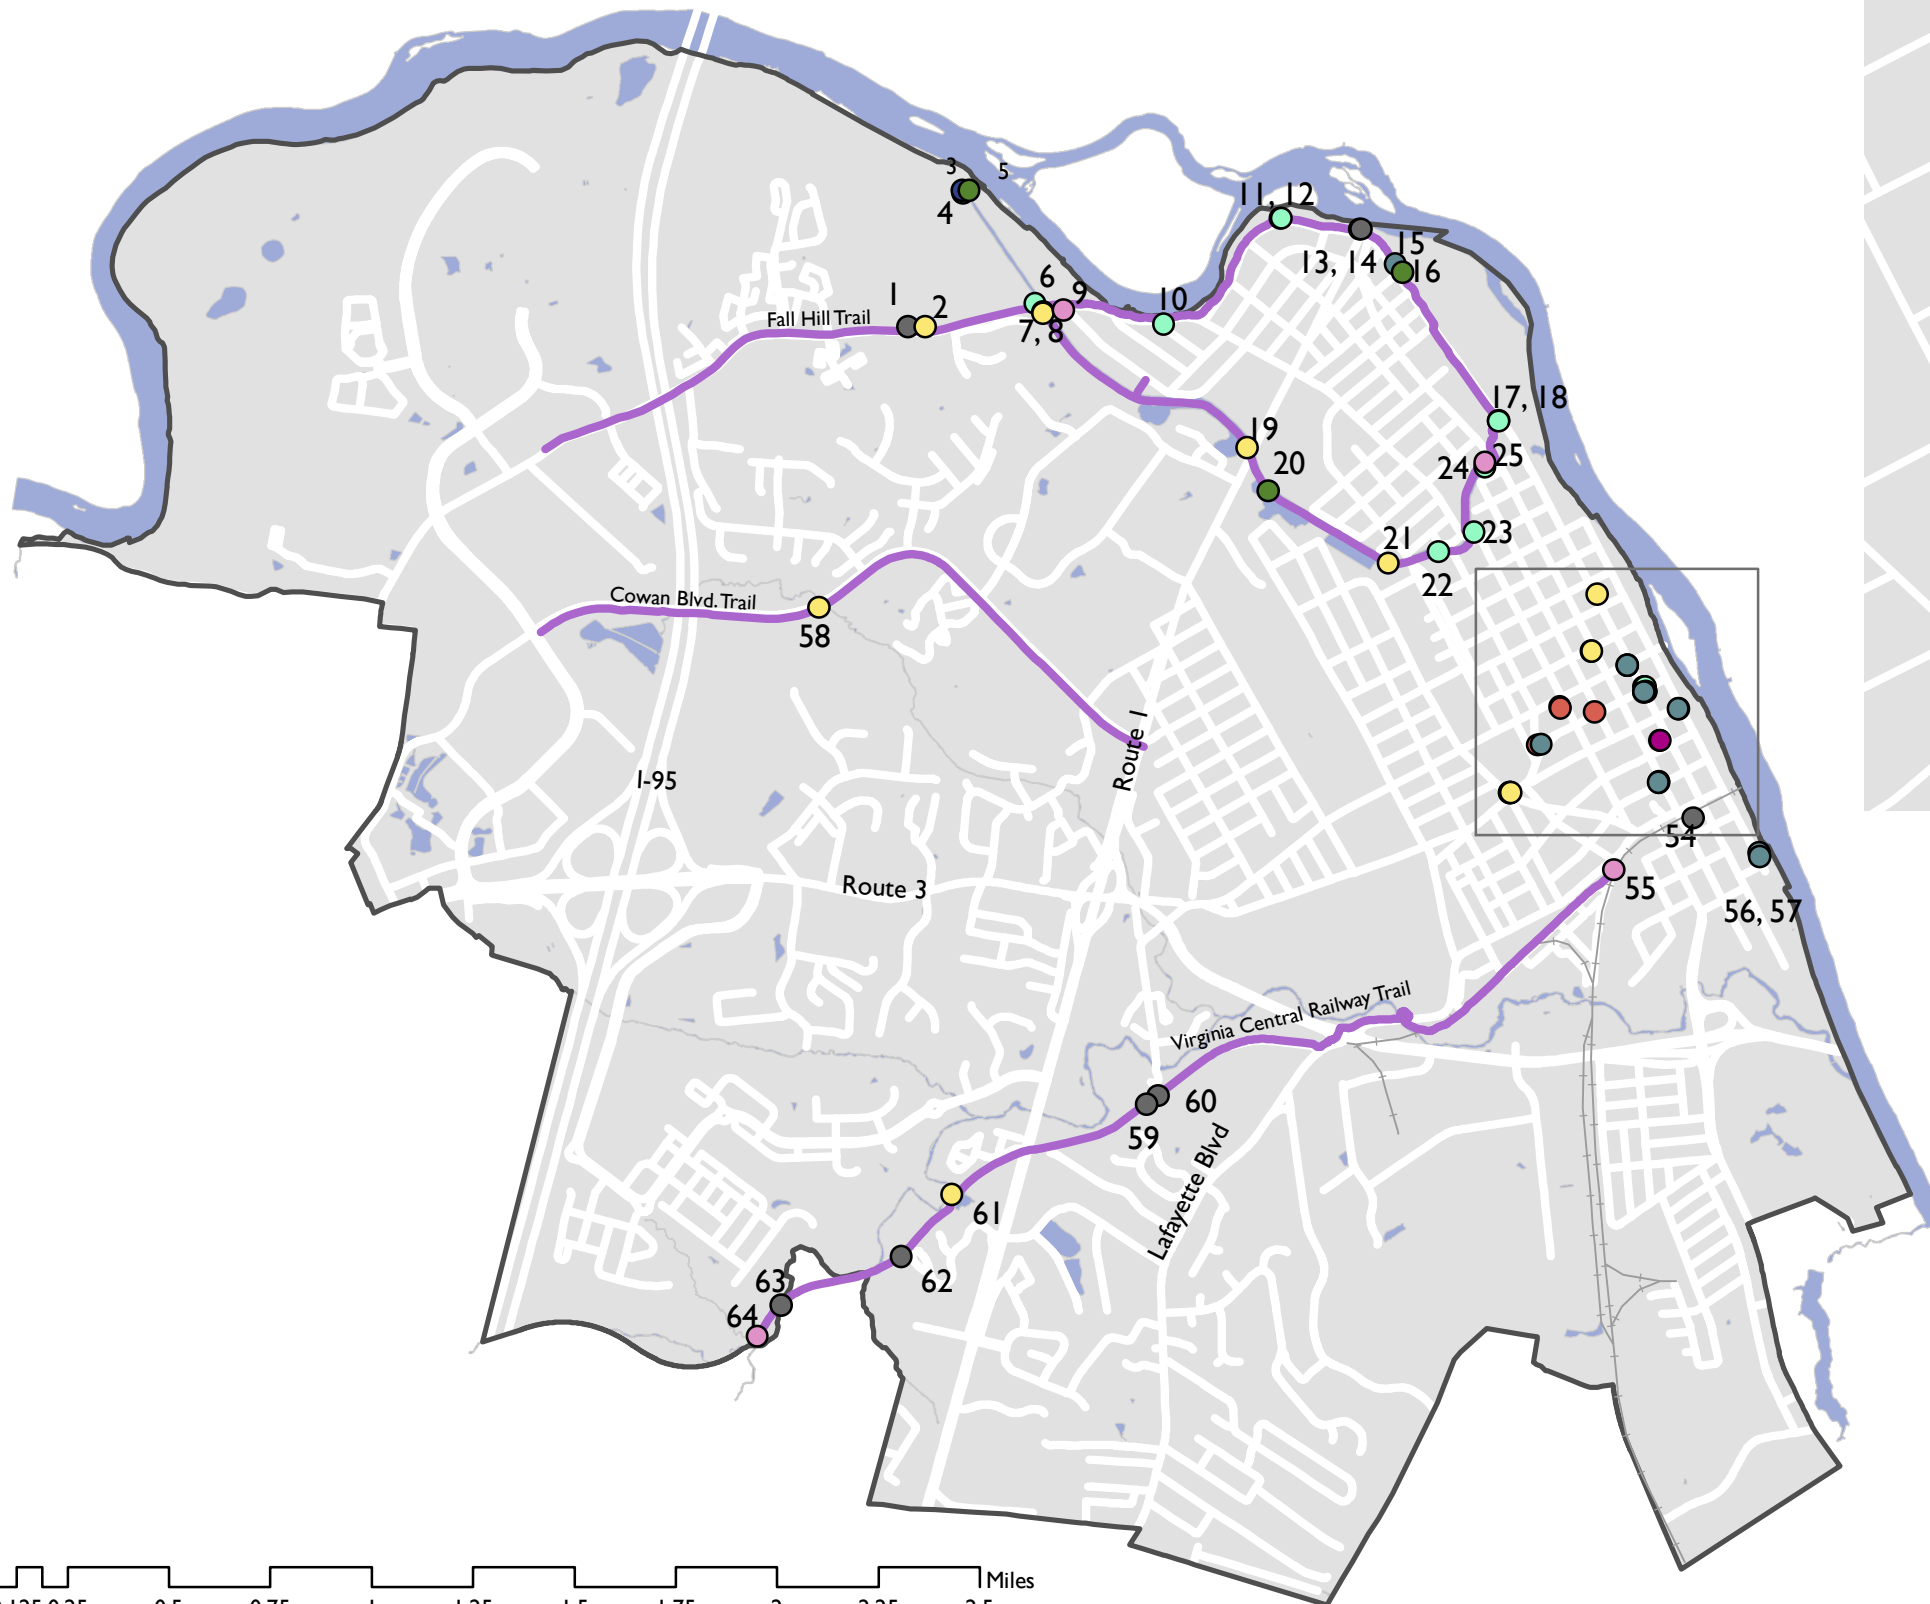

Fredericksburg's Wayside Panels

LEGEND

— Trails

WAYSIDE PANEL THEMES

- African American
- Archaeology/Architecture
- Cemeteries
- Civil War
- Exploration
- Industry/Commerce
- Nature
- Trailhead
- Transportation